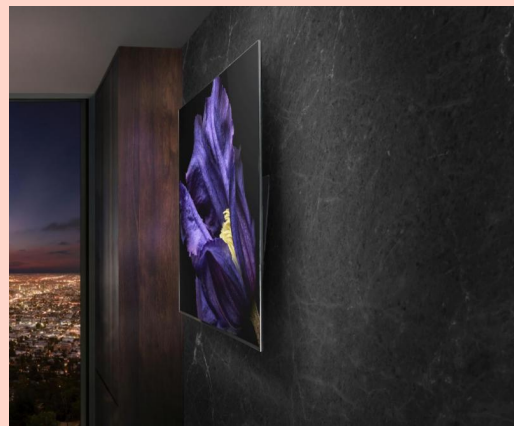

Featuring our latest in TV Technology!

Sony Master A9F OLED TV

Get the latest in TV technology with the A9F OLED Master Series TV by Sony this holiday season, available in 55-inch and 65-inch screen sizes, includes 4KHDR, X1 Ultimate, a Pixel Contrast Booster, acoustical Surface Audio and is IMAX enhanced. Call us today for a professional installation.

Sony Master Z9F TV

Choose Sony's the Z9F LCD if you are seeking a 65-inch and 75-inch LCD screen that delivers the highest quality color and definition on the market made possible with its 4K Ultra HD. Call us today for a professional installation that includes programming and syncing with all your other smart home audio/visual devices.

Samsung Frame TV

The Frame is as much a work of art as it is a TV. With revolutionary Art Mode, The Frame transforms from TV to beautiful, lifelike art. It's a regular TV when you want it to be, but when you switch it off, it turns into something else entirely. If you're an art collector, it can be art. If you just want to display pictures, it can do that too. Call us today so we can install and program your new frame TV!

Sony 4K Projector TVs

Experience crystal-clear 4K HDR with brightness that lights up the room. With a dynamic contrast ratio of 350,000:1 and Advanced Iris, every scene springs to life with finer detail, realism, and deep blacks. Picture Position Memories let you quickly watch movies in the ideal screen format with ease. Let us install one in your home theater this season!